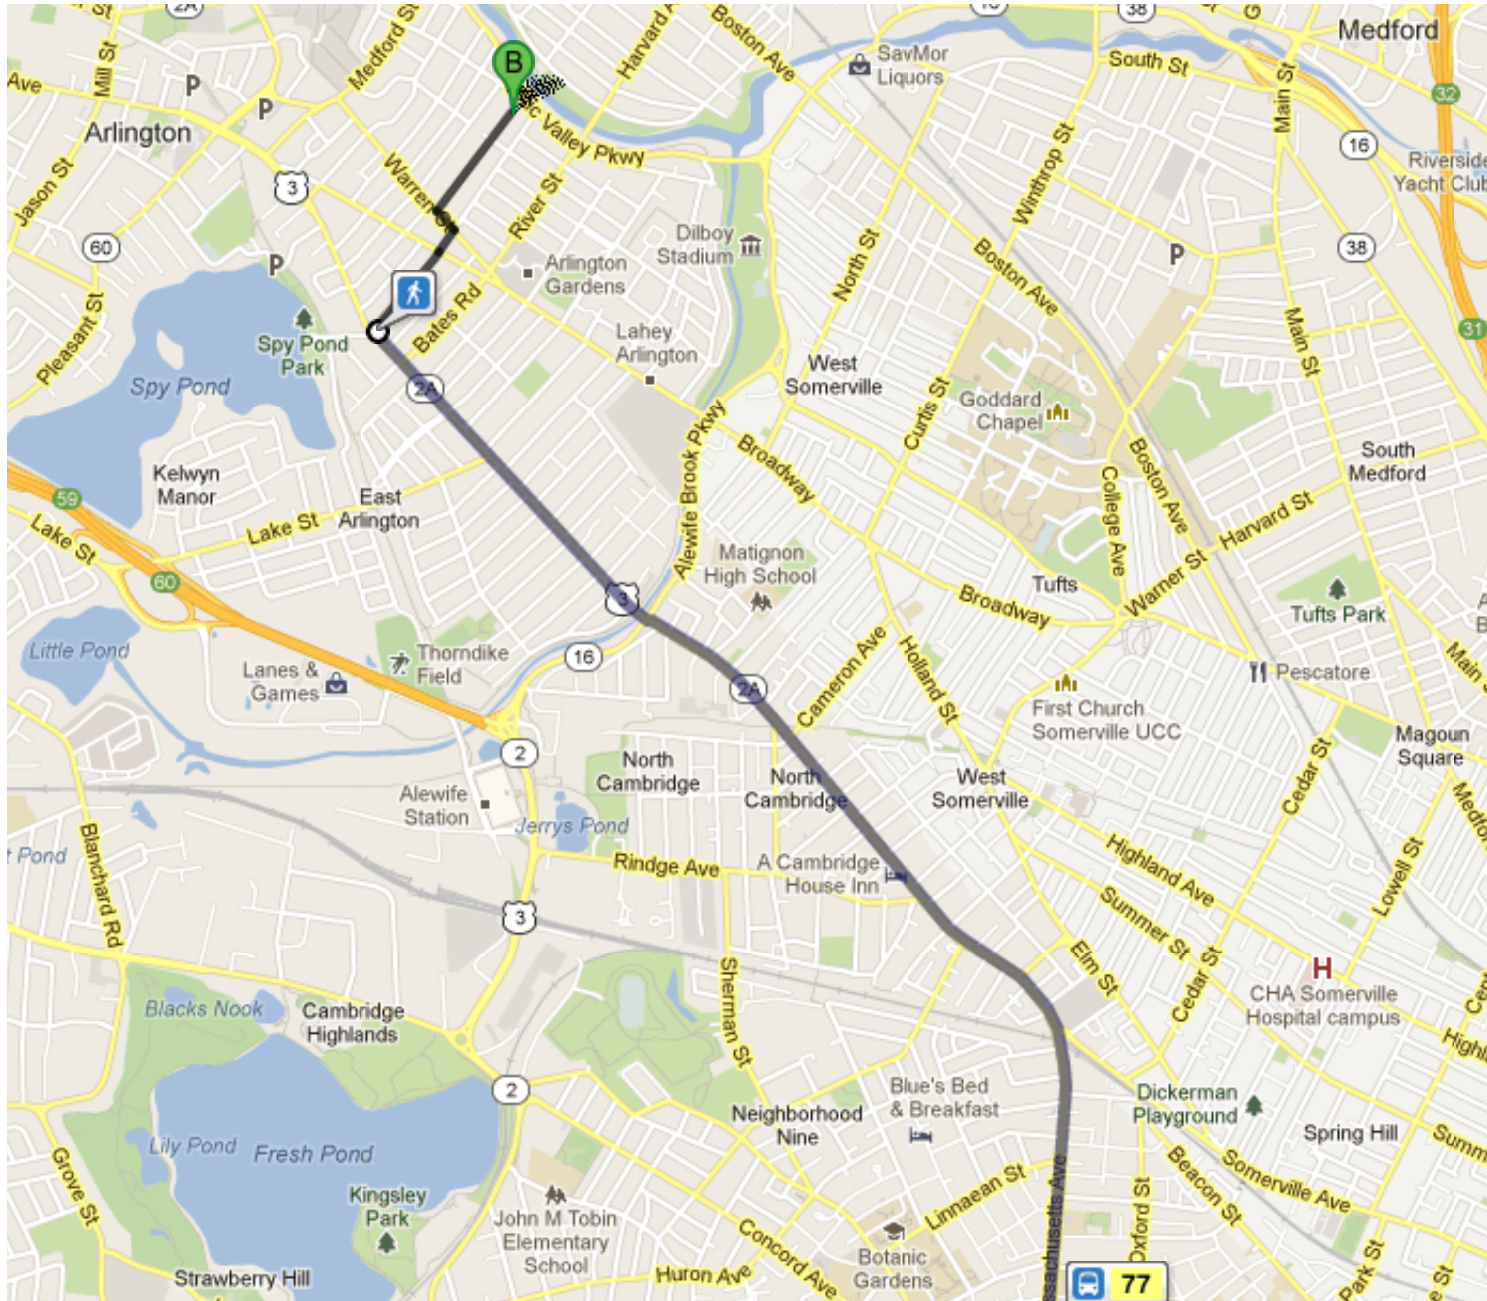

Start **20 Oxford St, Cambridge, MA 02138**
End **76 Park St, Arlington, MA 02474**
When 5/2/13 after 7:35pm
Duration 34 mins total

A 20 Oxford St, Cambridge, MA 02138

 Walk to Massachusetts Ave @ Everett St About 5 mins

Massachusetts Ave @ Everett St (Stop ID: 2311) 7:50pm - 8:07pm
 Bus - 77 towards Arlington Heights via Mass. Ave. (17 mins, 22 stops)

Massachusetts Ave @ Foster St (Stop ID: 2279) About 11 mins
 Walk to 76 Park St, Arlington, MA 02474

B 76 Park St, Arlington, MA 02474

Local agency information: MBTA

These directions are for planning purposes only. You may find that construction projects, traffic, weather, or other events may cause conditions to differ from the map results, and you should plan your route accordingly. You must obey all signs or notices regarding your route.

Map data ©2013 Google