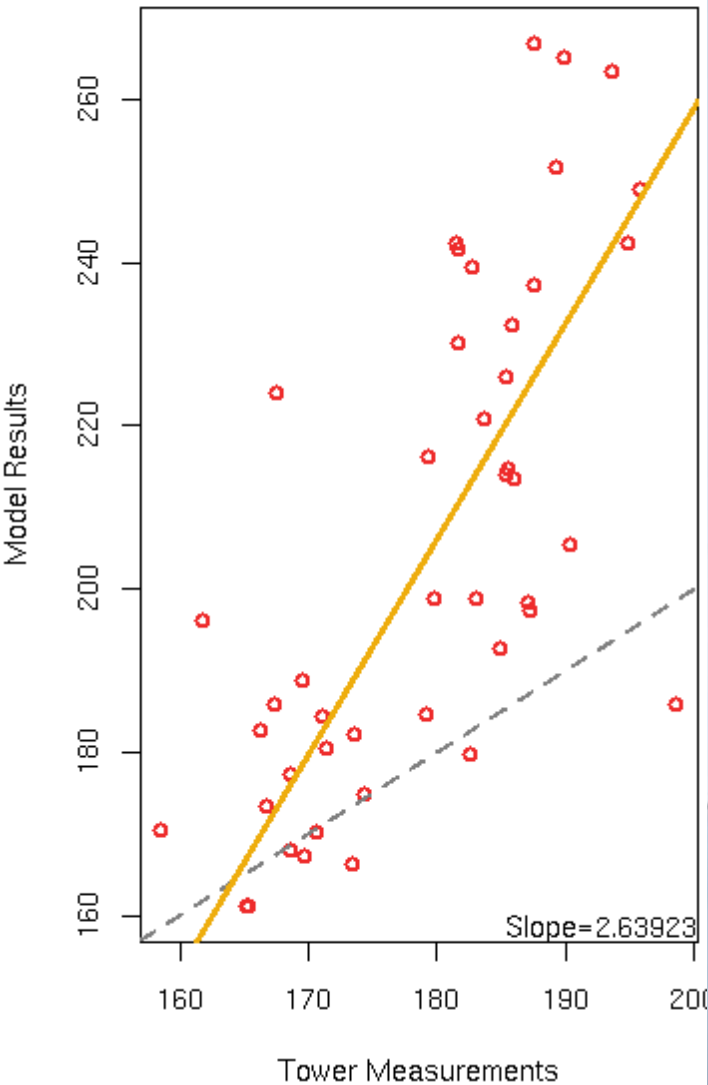

Analysis of Emissions Events

WLEF 1:1 Plots 16146:16148