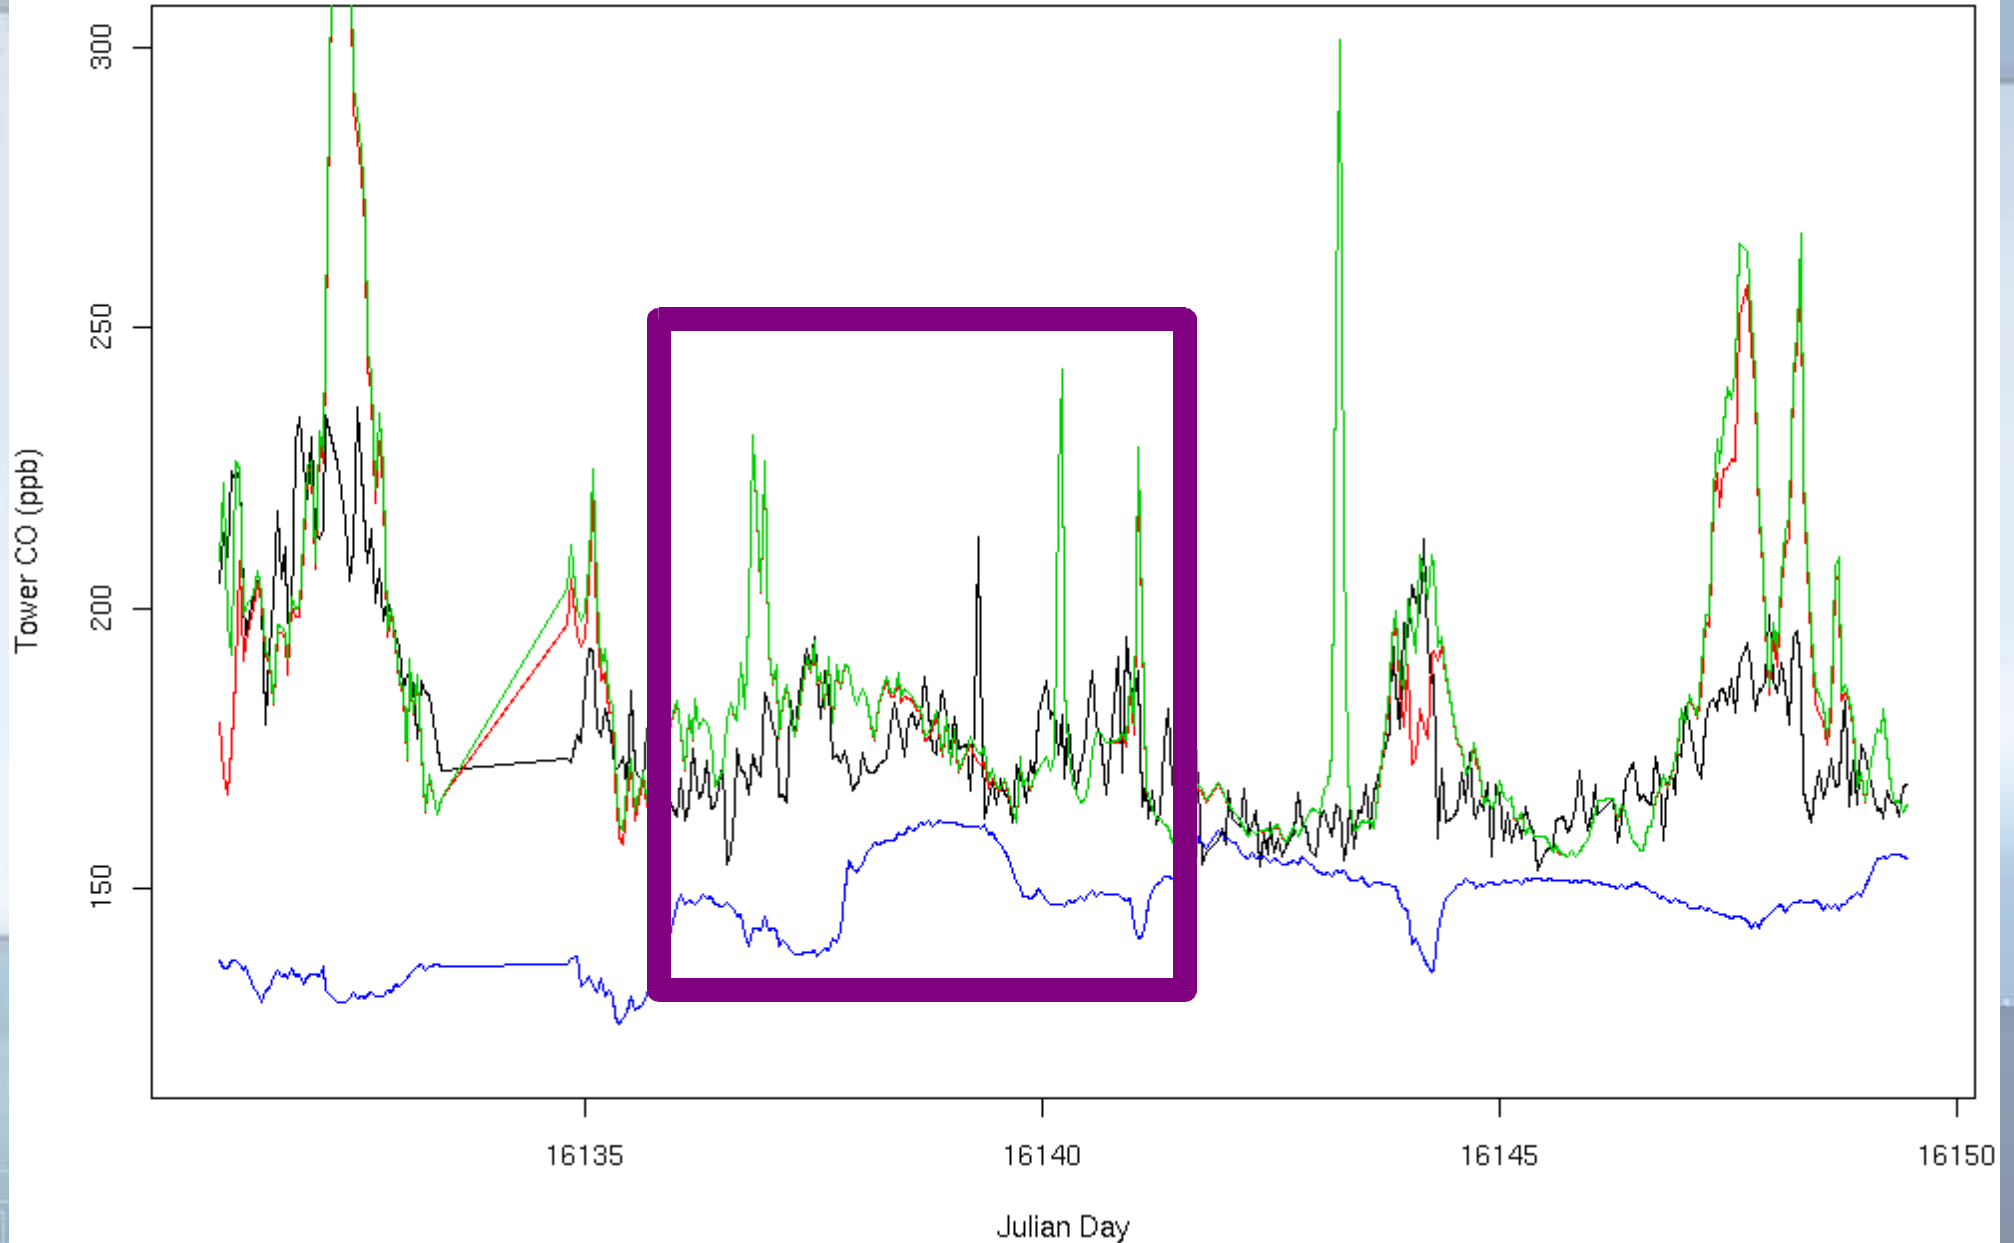

WLEF March 2004

WLEF Tower, March. 2004, BRAMS