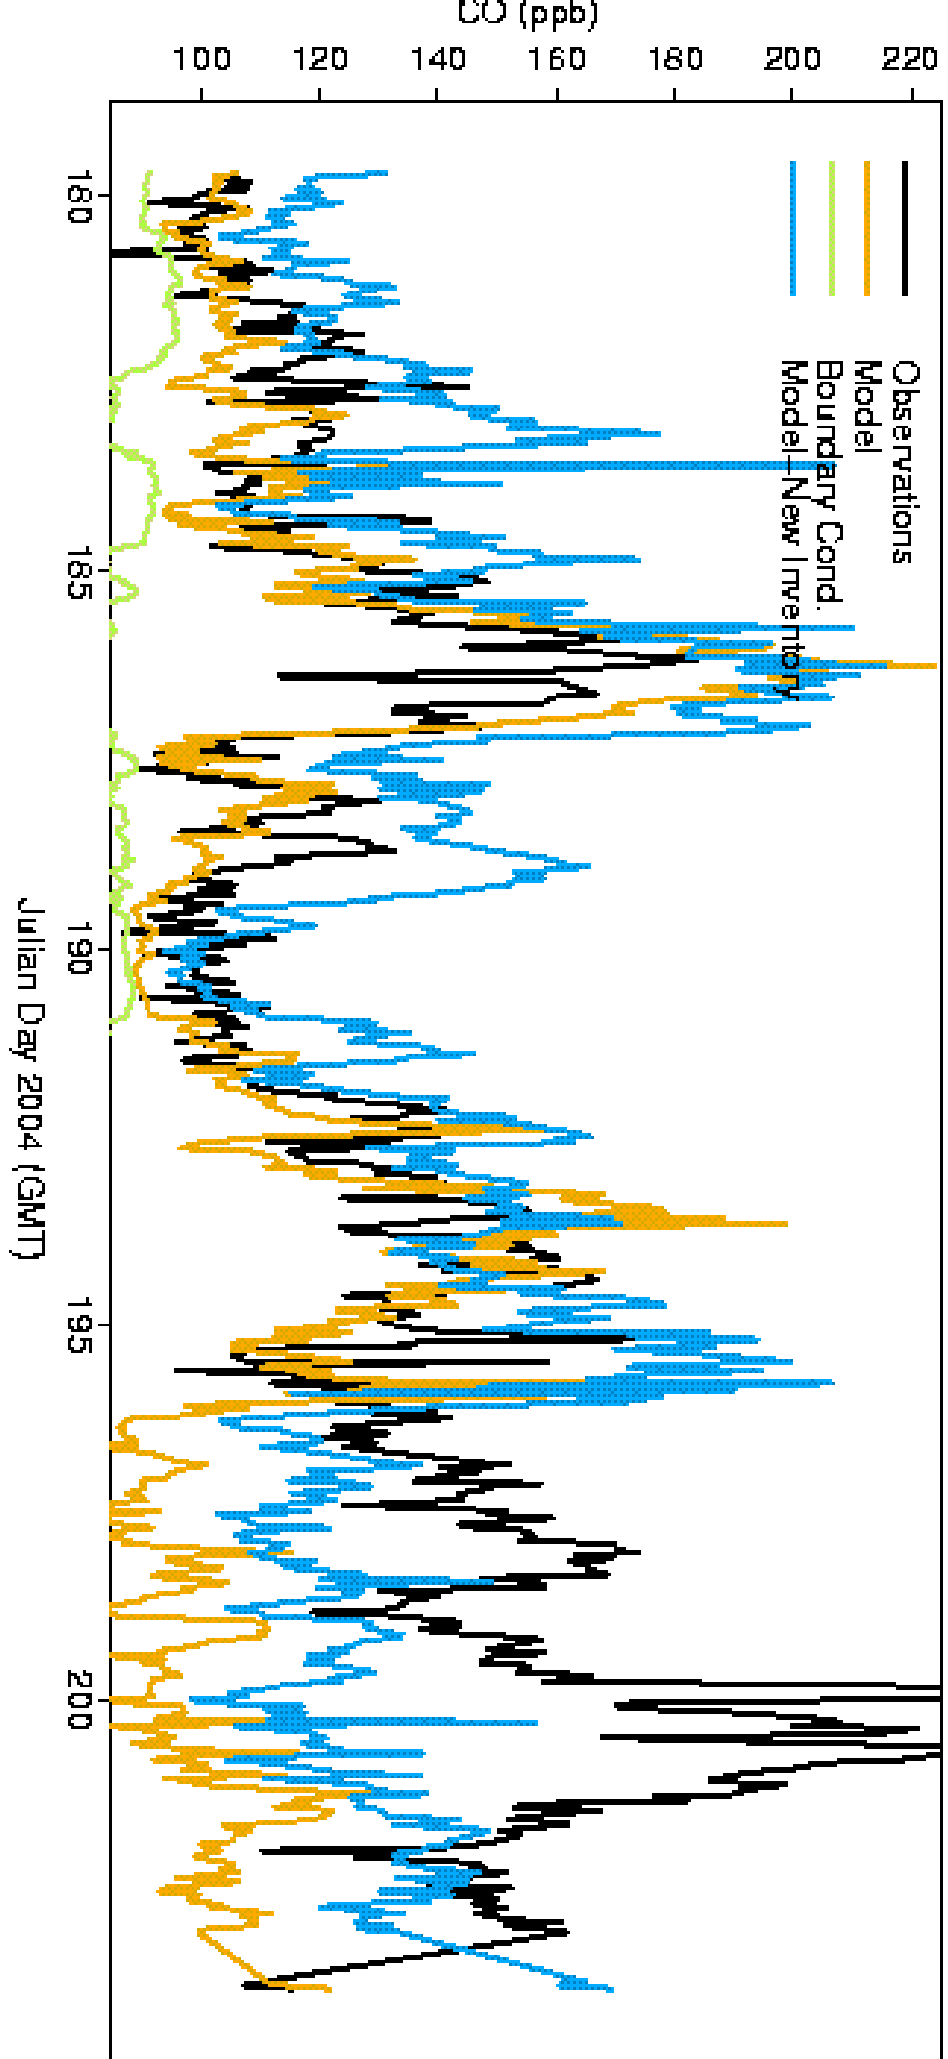

Tower CO (ppb)

100 150 200 250 300

16225

16230

16235

16240

16245

Julian Day

CO Over Time

Tower CO (ppb)

100 150 200 250

16300 16305 16310 16315

Julian Day

CO Over Time

CO Over Time

Tower CO (ppb)

BRAMS Tower vs. Model WLEF Summer

WLEF Tower, March, 2004, BRAMS

WLEF Tower, March/April 2004, BRAMS

WLEF Tower, April 2004, BRAMS

CO at WLEF Tower, June 27–July 21, 2004 (BRAMS, NEI Inventory)

CO at WLEF Tower, June 27–July 21, 2004 (BRAMS, EDGAR Inventory)