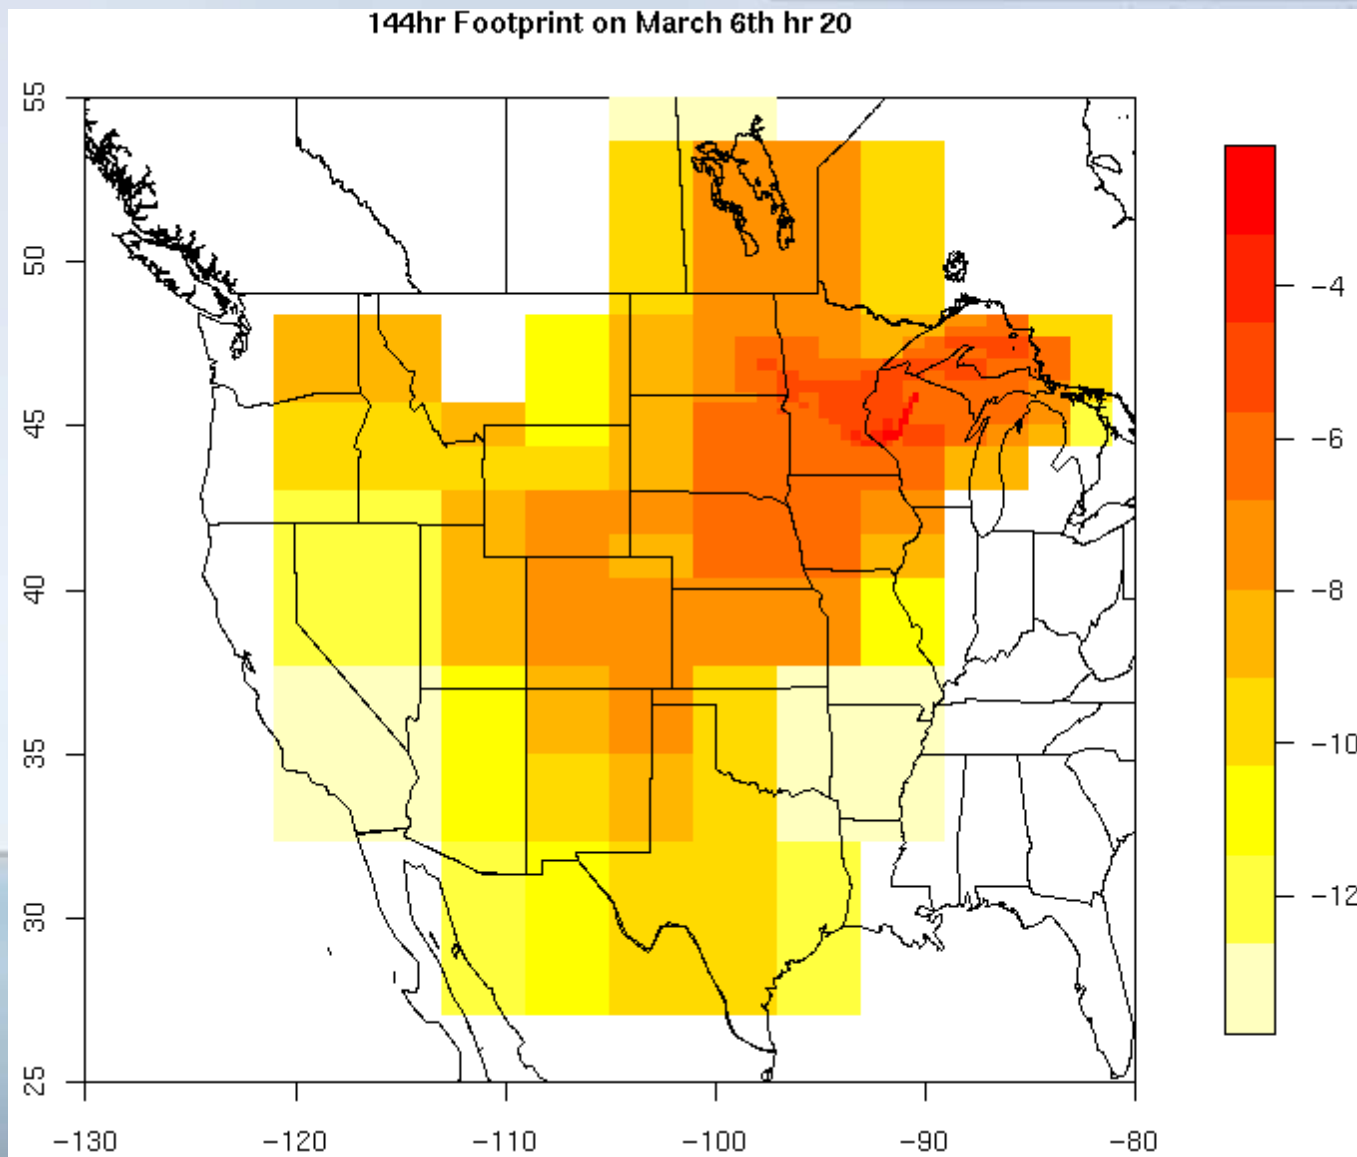

Explaining Emissions Problems

Dispersiveness