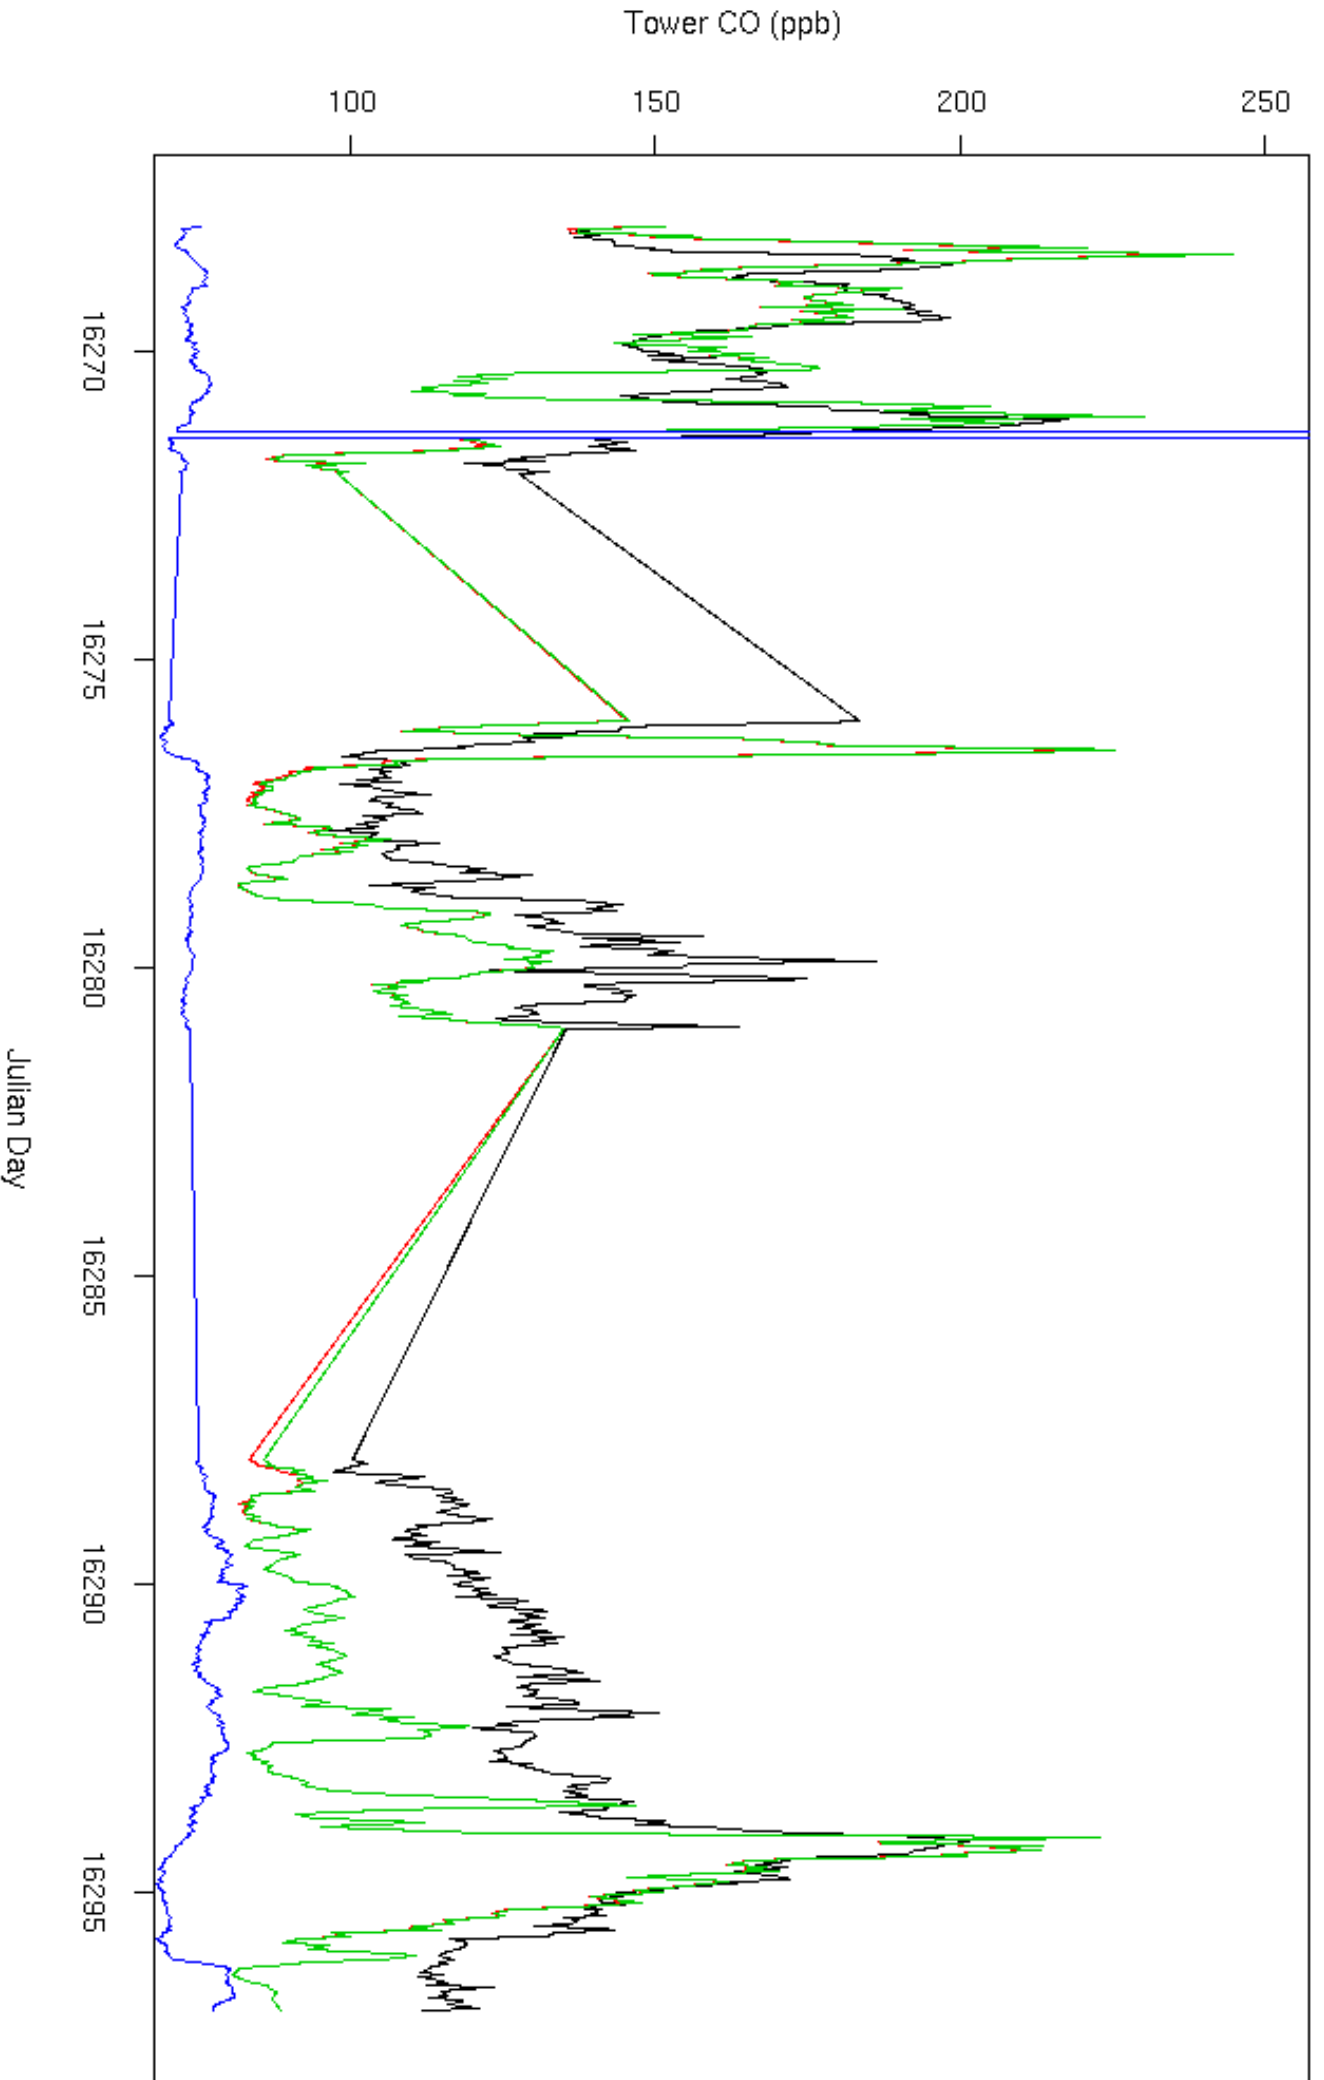

Tower CO (ppb)

100 150 200 250 300

16225

16230

16235

16240

16245

Julian Day

CO Over Time

Tower CO (ppb)

100 150 200 250

16300 16305 16310 16315

Julian Day

CO Over Time

CO Over Time

Tower CO (ppb)

100 150 200 250

Julian Day

16225 16230 16235 16240 16245 16250

WLEF Tower, BRAMS

WLEF Tower, BRAMS

Tower CO (ppb)

100

150