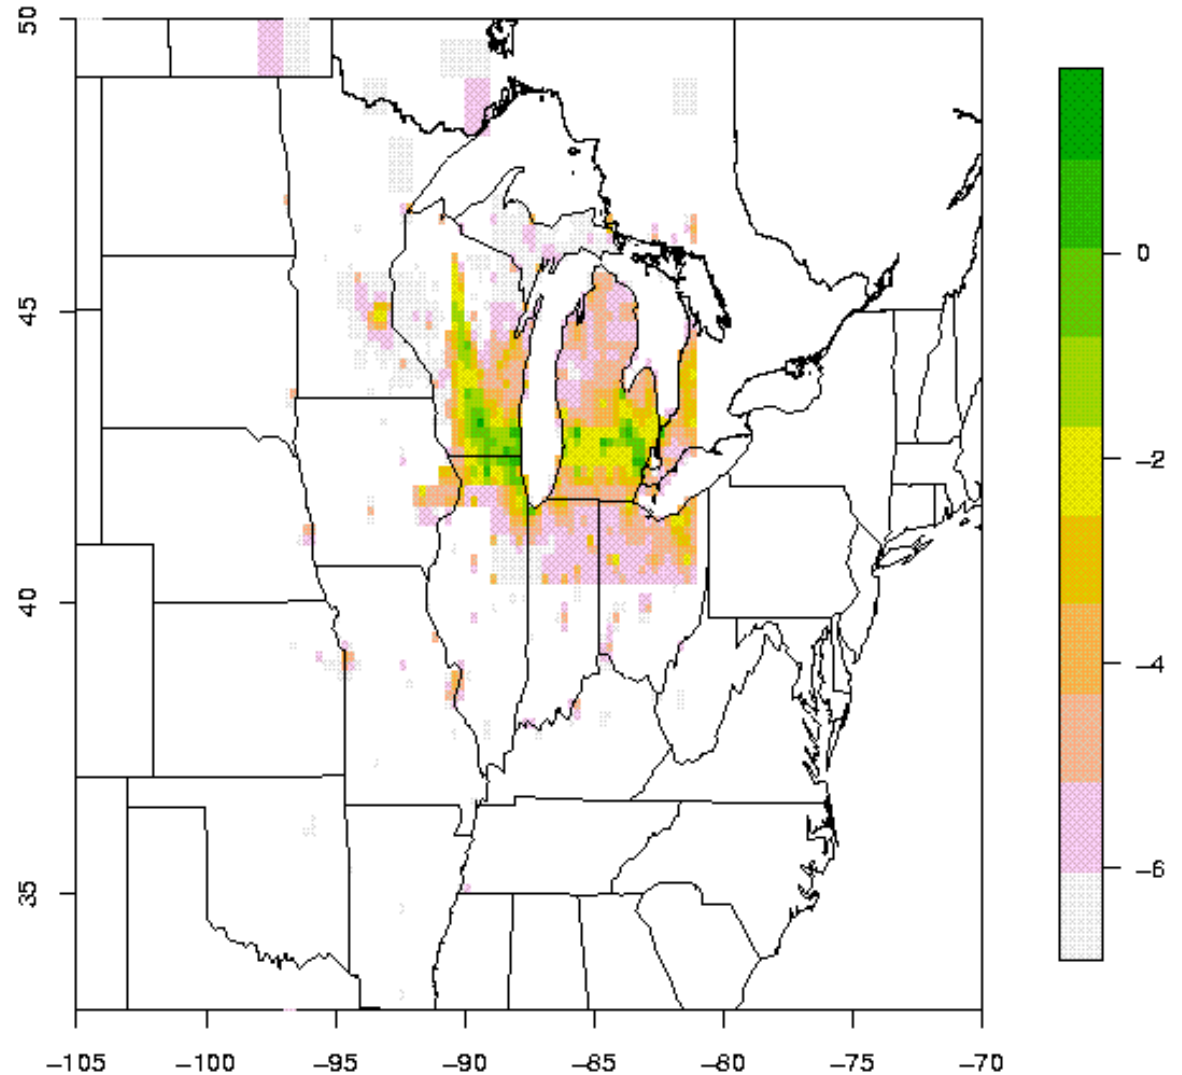

Stilt Emissions Influence (Nat. Log)