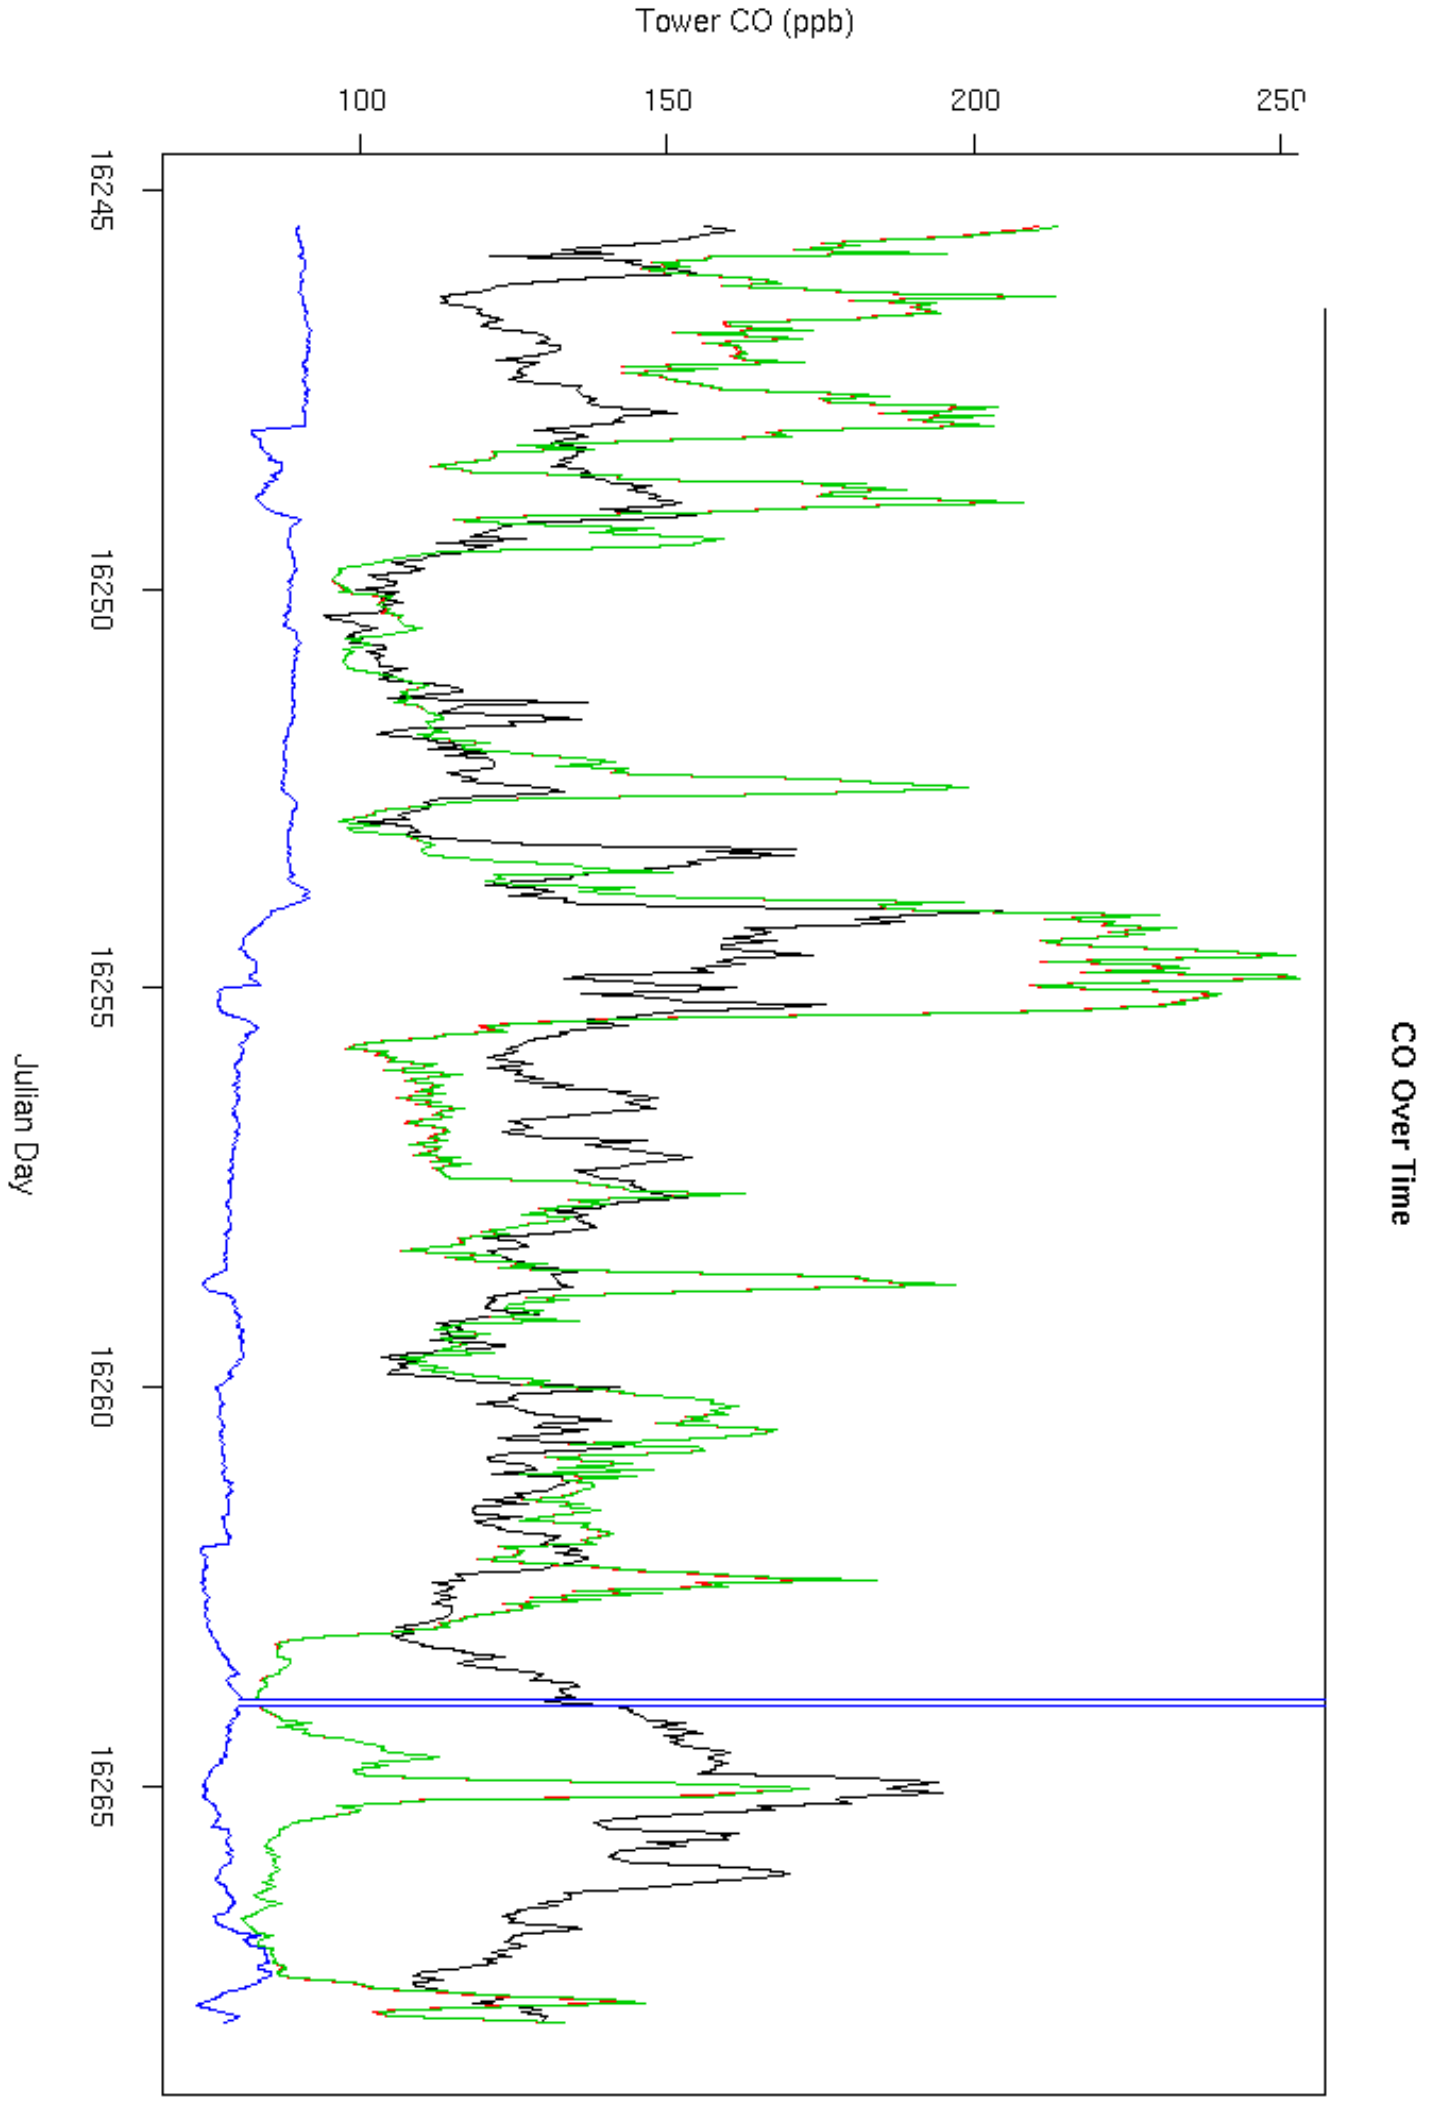

Tower CO (ppb)

100 150 200 250 300

16225

16230

16235

16240

16245

Julian Day

CO Over Time

Tower CO (ppb)

100 150 200 250

16300 16305 16310 16315

Julian Day

CO Over Time

CO Over Time

Tower CO (ppb)

100 150 200 250

Julian Day

16225 16230 16235 16240 16245 16250

WLEF Tower, BRAMS

WLEF Tower, BRAMS

Tower CO (ppb)

100

150