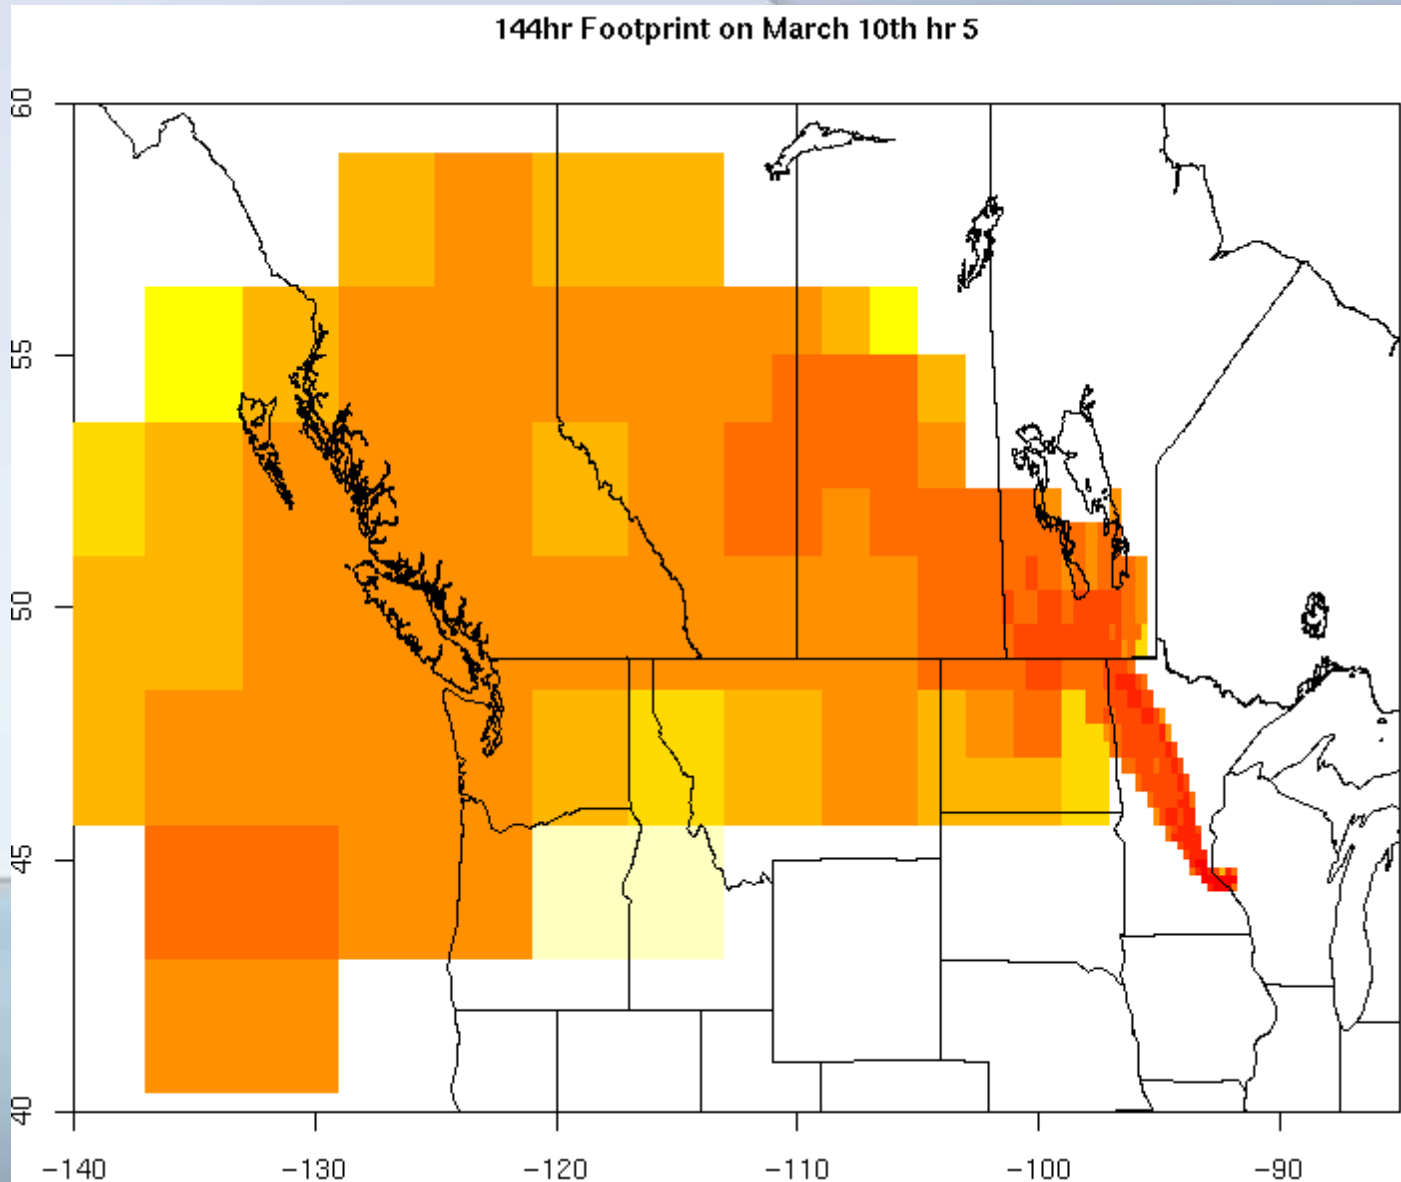

Explaining Emissions Problems

Dispersiveness