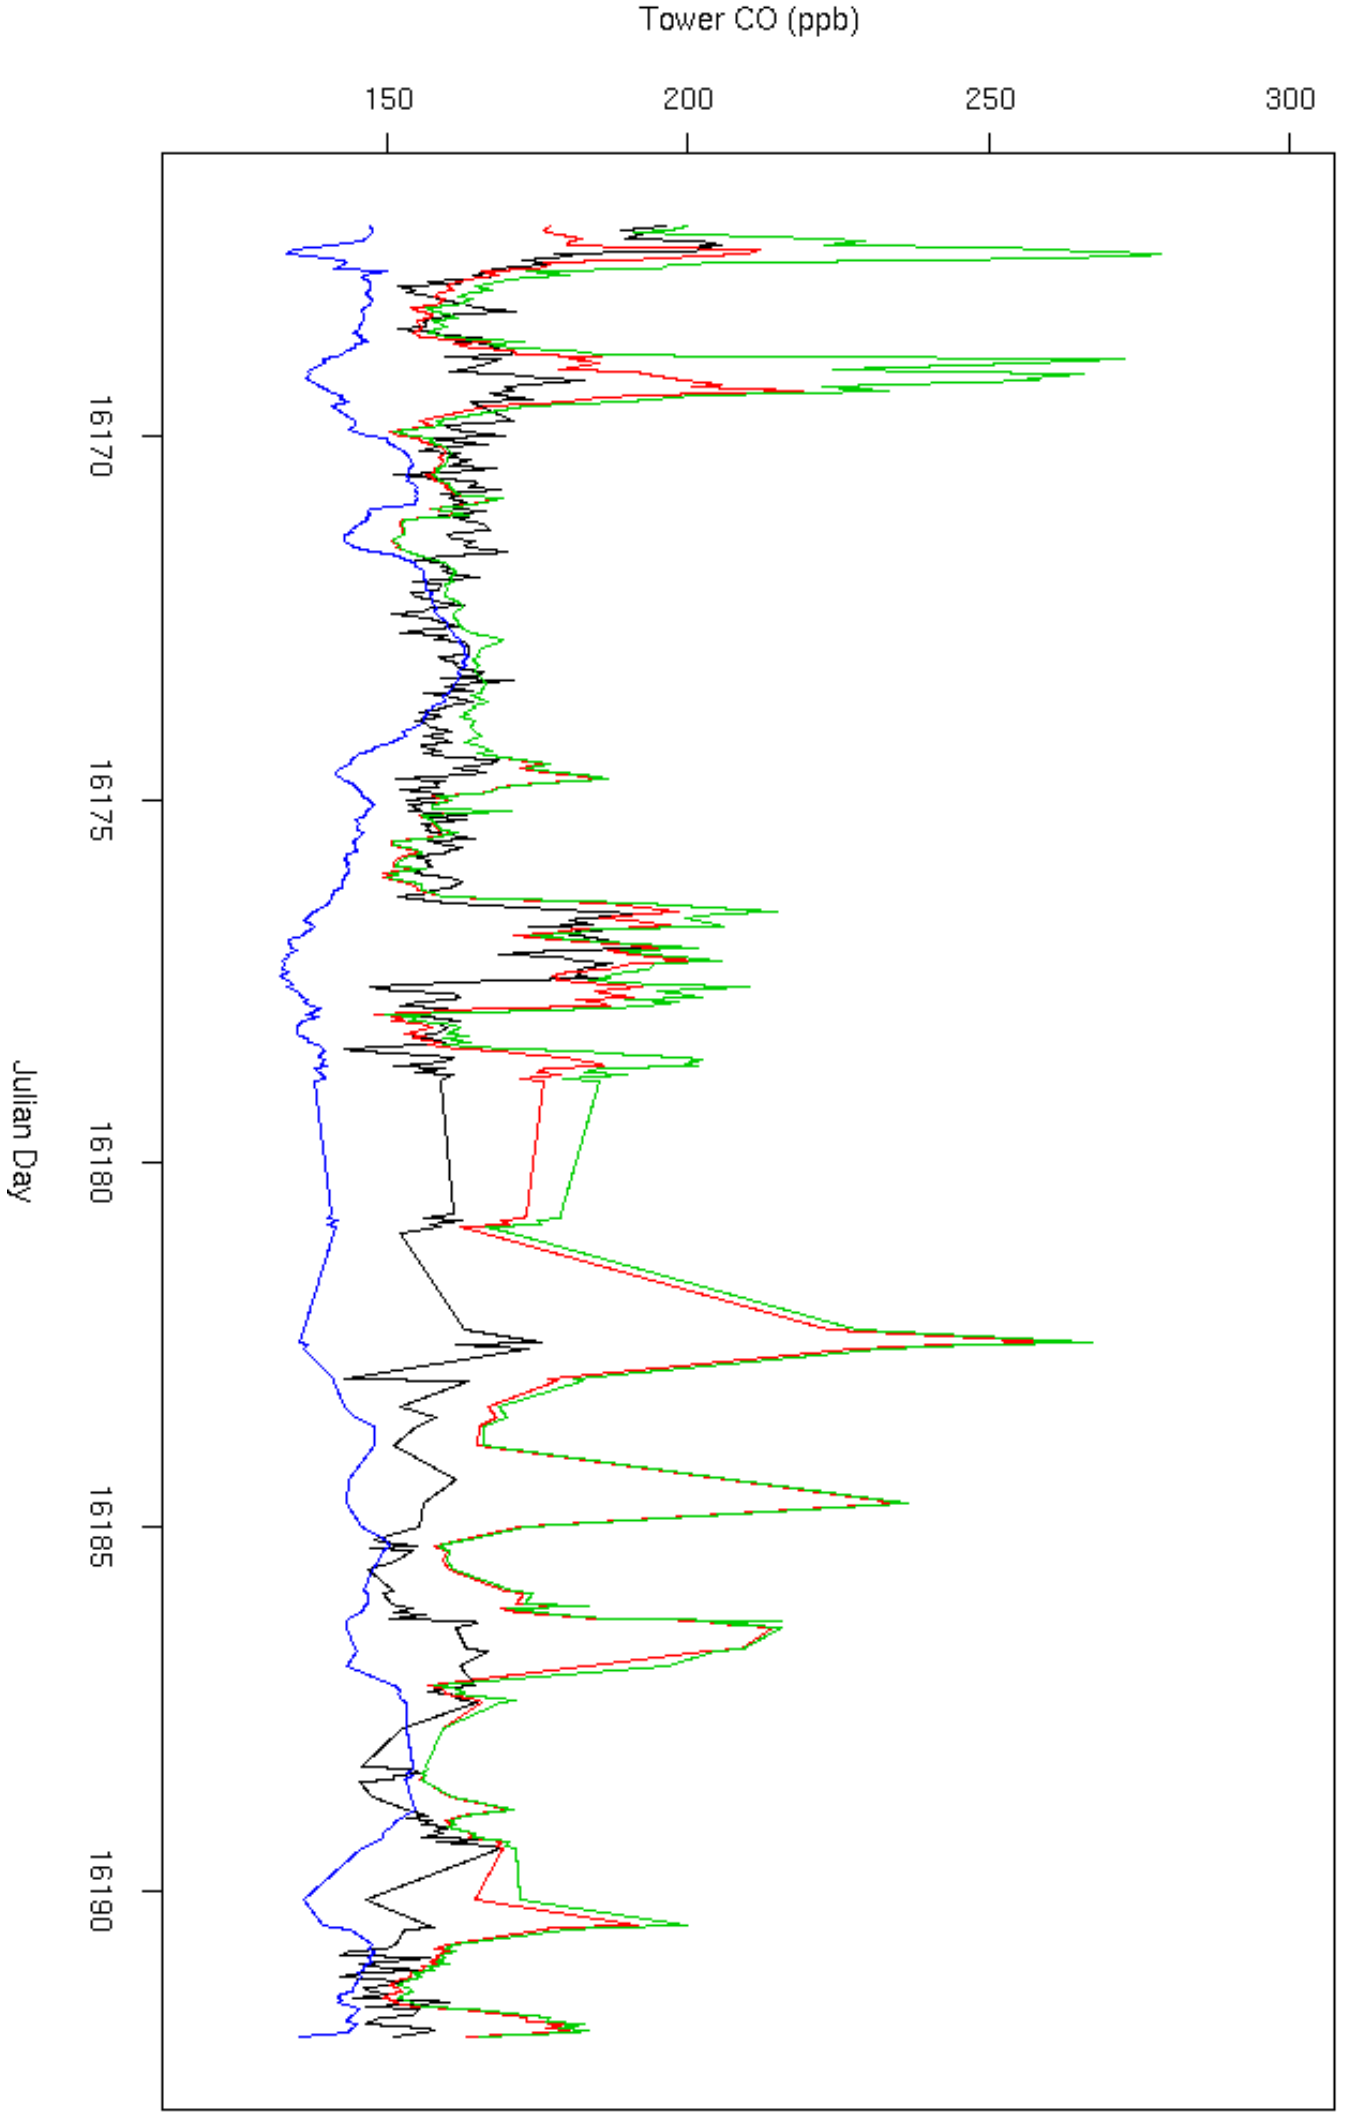

Tower CO (ppb)

100 150 200 250 300

16225

16230

16235

16240

16245

Julian Day

CO Over Time

Tower CO (ppb)

100 150 200 250

16300 16305 16310 16315

Julian Day

CO Over Time

CO Over Time

Tower CO (ppb)

BRAMS Tower vs. Model WLEF Summer

WLEF Tower, March, 2004, BRAMS

WLEF Tower, March/April 2004, BRAMS

WLEF Tower, April 2004, BRAMS

CO at WLEF Tower, June 27–July 21, 2004 (BRAMS, NEI Inventory)

CO at WLEF Tower, June 27–July 21, 2004 (BRAMS, EDGAR Inventory)