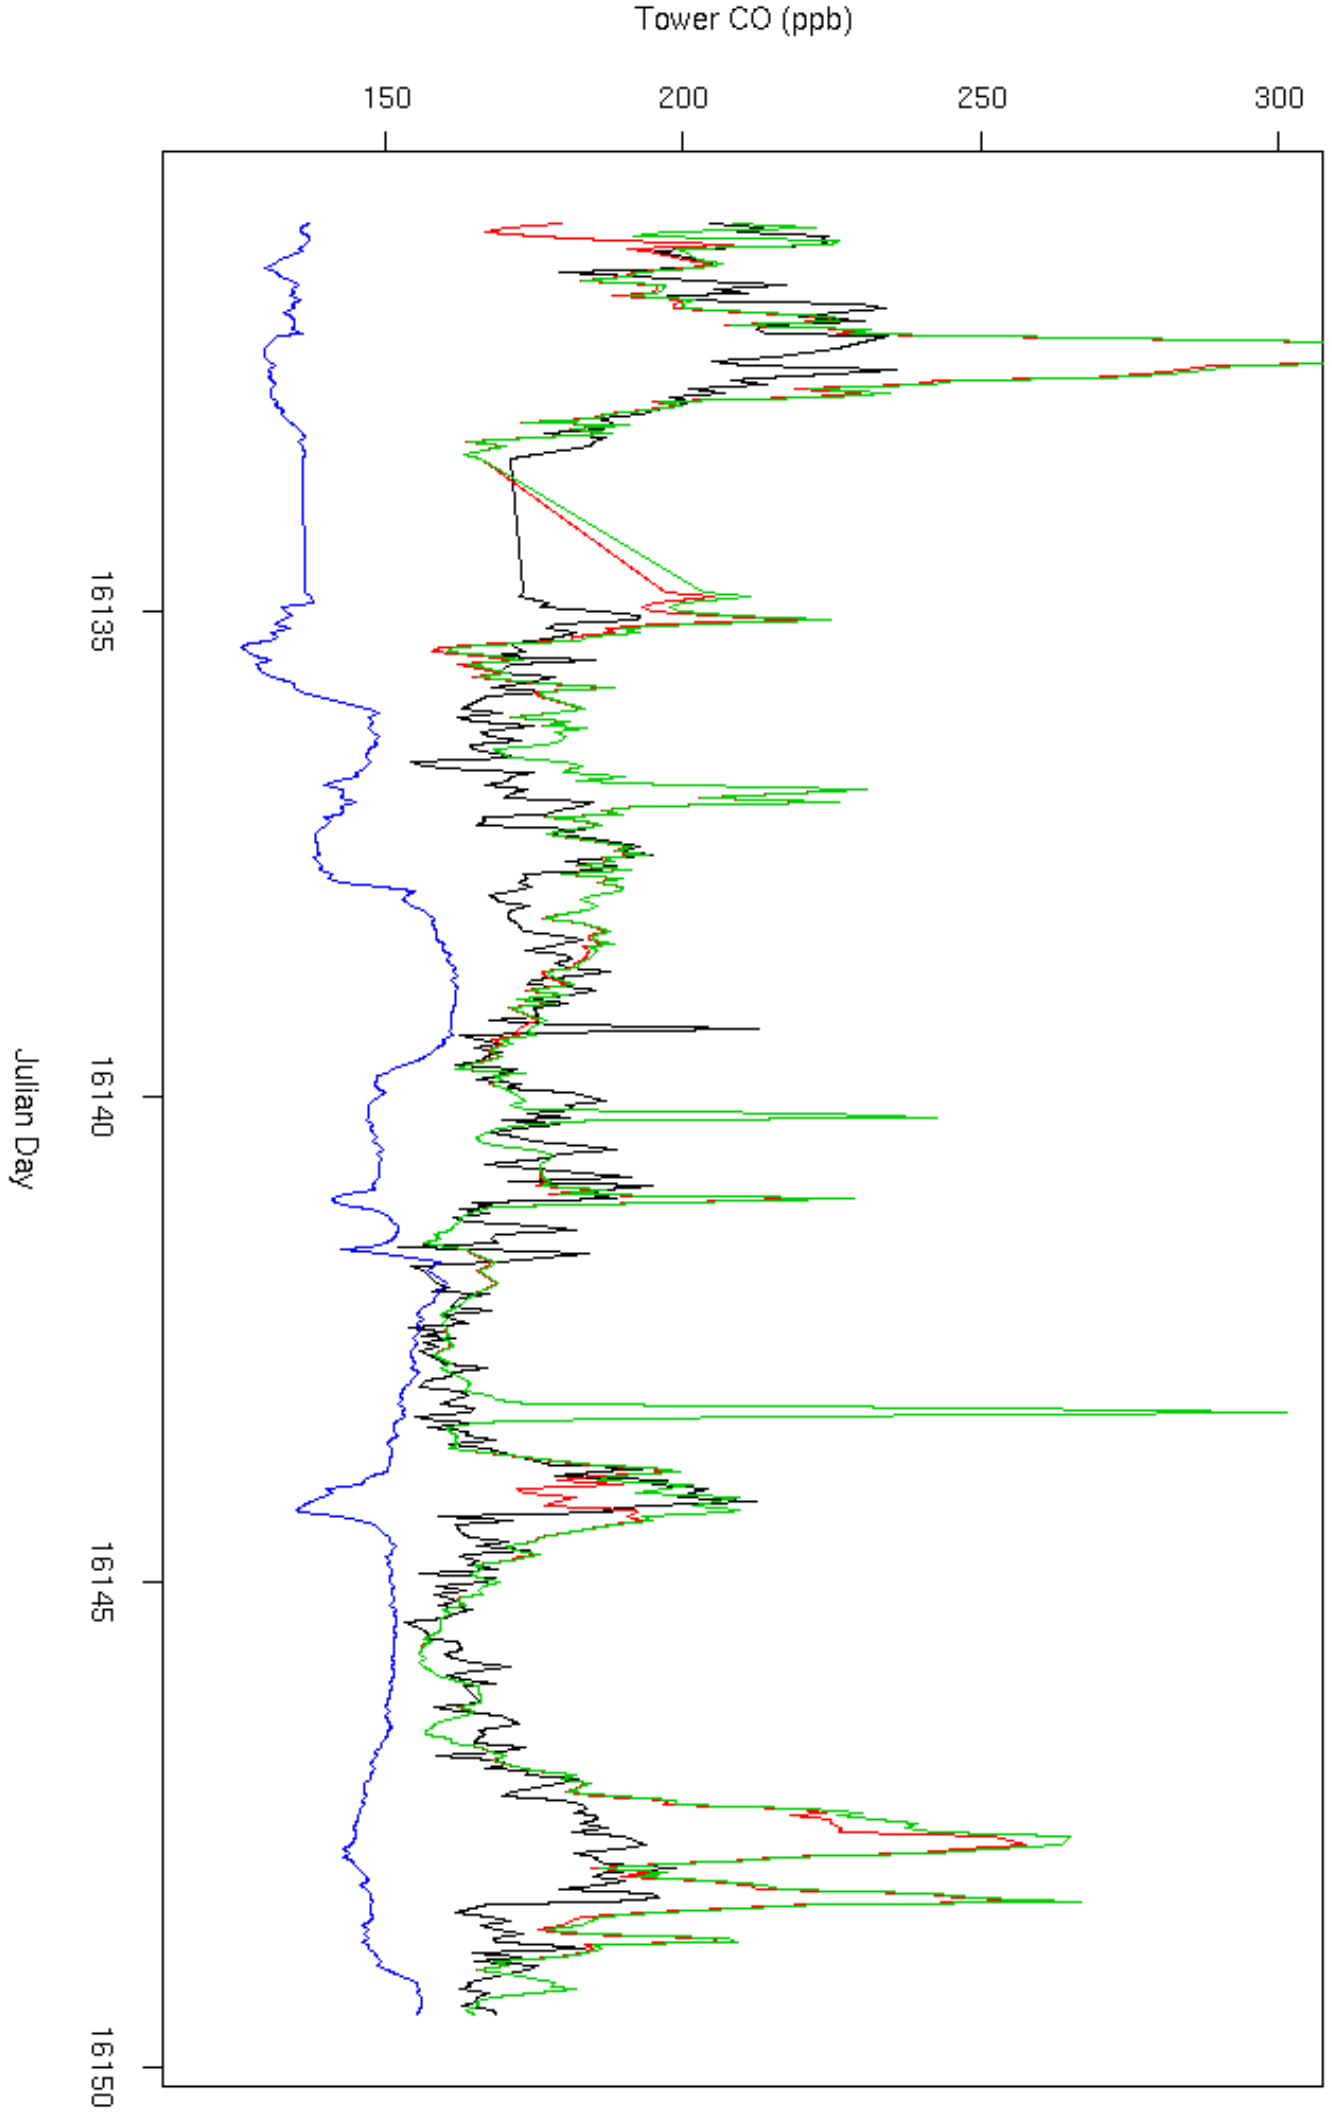

Tower CO (ppb)

100 150 200 250 300

16225

16230

16235

16240

16245

Julian Day

CO Over Time

Tower CO (ppb)

100 150 200 250

16300 16305 16310 16315

Julian Day

CO Over Time

CO Over Time

Tower CO (ppb)

200

250

16280

16290

16300

16310

Julian Day

WLEF Tower, BRAMS

BRAMS Tower vs. Model WLEF Summer

WLEF Tower, March, 2004, BRAMS

WLEF Tower, March/April 2004, BRAMS

WLEF Tower, April 2004, BRAMS

CO at WLEF Tower, June 27–July 21, 2004 (BRAMS, NEI Inventory)

CO at WLEF Tower, June 27–July 21, 2004 (BRAMS, EDGAR Inventory)